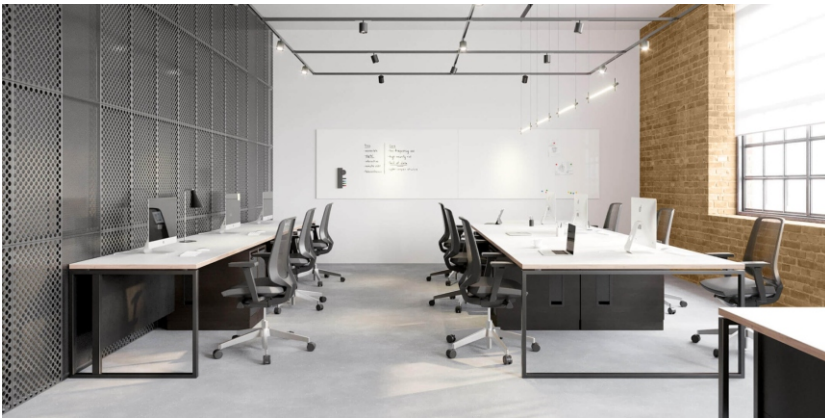

FROM \$10,830

WE DELIVER & INSTALL

CUSTOM E3 PORCELAIN WHITEBOARDS

The glass-like, non porous finish provides a visually striking aesthetic while maintaining unparalleled durability. It is specially designed to endure heavy usage, be easy to clean, scratch resistant and the popular choice for education and professional environments.