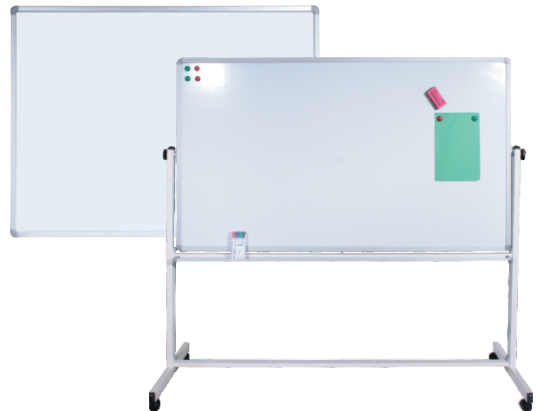

PORCELAIN E3 WHITEBOARDS

600x900	$110	1200x3000 wall	$386
1200x900	$130	1200x3600 wall	$531
1200x1200	$162	1200w mobile	$349
1200x1500	$192	1500w mobile	$422
1200x1800	$241	1800w mobile	$493
1200x2400	$319		

FROM $110