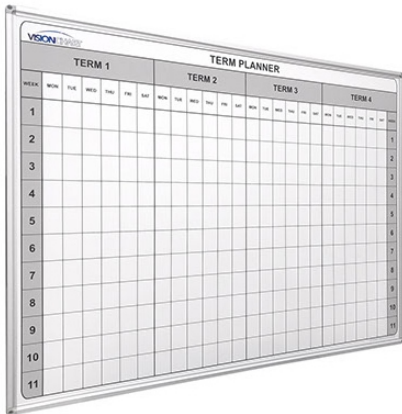

Background finish
Autex Composition Lime

TERM PLANNER

4 school terms divided into 11 weeks or single school term divided into daily/weekly intervals.

		1 TERM	4 TERM
1200W x 900H		$611	$634
1500W x 1200H		-	$857
2400W x 1200H		-	$1082

FROM $611