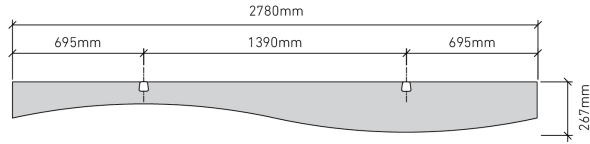

FLOW

ECHOPANEL® 24mm BAFFLE DESIGN

STANDARD BAFFLE SIZE