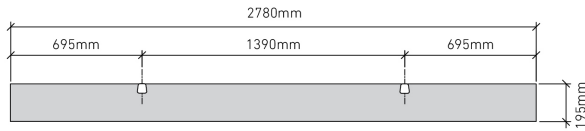

BEAM 200

ECHOPANEL® 24mm BAFFLE DESIGN

STANDARD BAFFLE SIZE