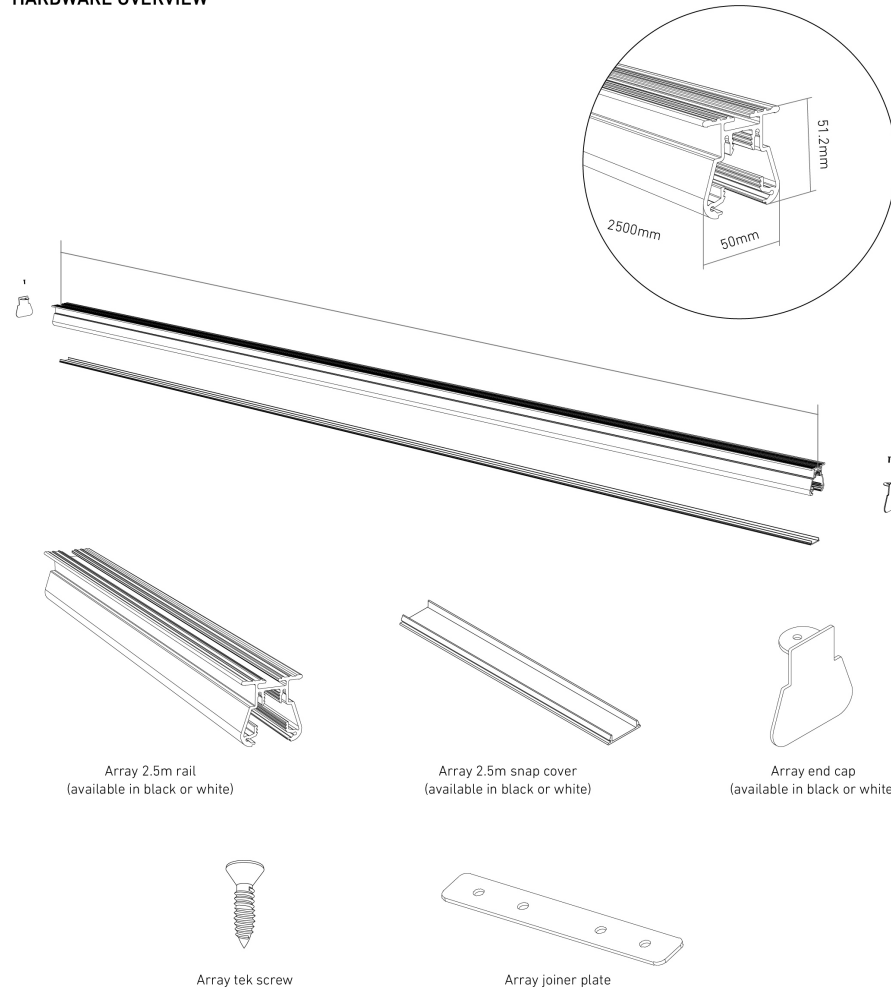

ARRAY ACOUSTIC CEILING SYSTEM (AACS)

OVERVIEW

The Array Acoustic Ceiling System (AACS) is a fully scalable acoustic ceiling system that accommodates 12mm & 24mm EchoPanel® baffles. It features streamlined aluminium hardware that has been engineered for easy installation, and can be used in both ceiling or wall applications. Below hardware all sold separately.

HARDWARE OVERVIEW

Array 2.5m rail
(available in black or white)

Array 2.5m snap cover
(available in black or white)

Array end cap
(available in black or white)

Array tek screw

Array joiner plate